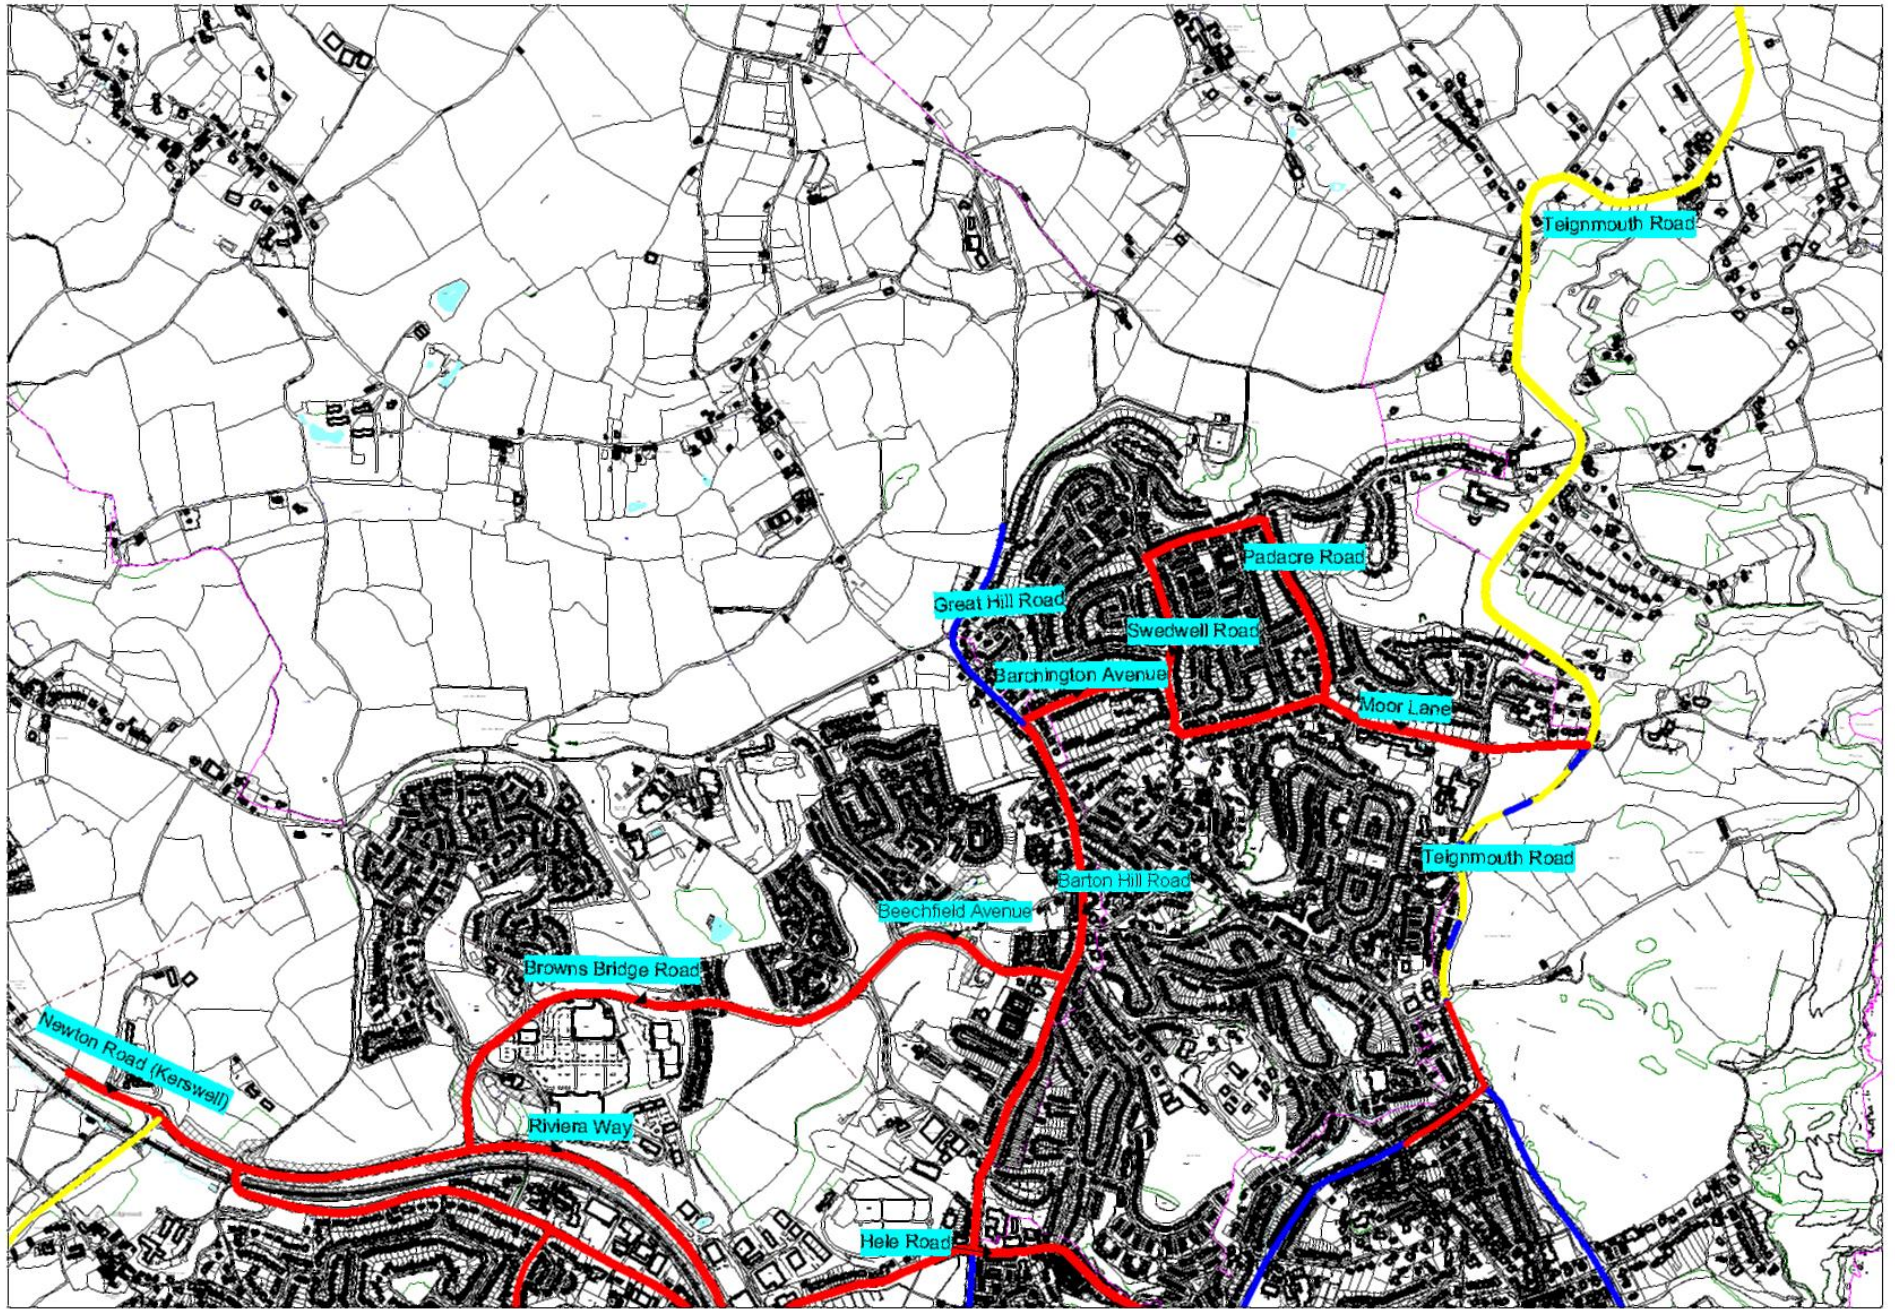

**TRAFFIC SENSITIVE
STREETS
2013**

Colour Key for Plans	
Red	Traffic Sensitive all year
Blue	Traffic Sensitive at peak hours
Yellow	Traffic Sensitive summer only

Road Name	Town	Section	Period	Days	Times	Bank Hol
Abbey Road	Torquay	Fleet Street - Tor Hill Road	All Year	Mon - Sat	07.00 - 18.00	Yes
Avenue Road	Torquay	Newton Road to Falkland Road Babbacombe Road to Babbacombe Road	All Year	Mon - Sat	08.00 - 19.00	Yes
Babbacombe Downs Road	Torquay	Road	July & Aug	Mon - Sun	09.00 - 18.00	Yes
Babbacombe Road	Torquay	Fore Street to Torwood Street	All Year	Mon - Sat	07.00 - 18.00	Yes
Barchington Avenue	Torquay	Swedwell Road to Barton Hill Road	All Year	Mon - Fri	08.00 - 18.00	No
Barton Hill Road	Torquay	Barchington Avenue - Hele Road Great Hill Road to Barchington Avenue	All Year	Mon - Fri	08.00 - 18.00	No
Barton Hill Road	Torquay	Avenue	All Year	Mon - Fri	07.00 - 09.00 & 16.00 - 18.00	No
Barton Road	Torquay	Hele Road to Old woods Hill Barton Hill Road - Browns Bridge Road	All Year	Mon - Fri	08.00 - 09.00 & 15.00 - 16.00	No
Beechfield Avenue	Torquay	Road	All Year	Mon - Sat	08.00 - 18.00	No
Belgrave Road	Torquay	East Street to Torbay Road	July & August	Mon - Sun	09.00 - 18.00	Yes
Browns Bridge Road	Torquay	Beechfield Road - Riviera Way	All Year	Mon - sat	08.00 - 18.00	No
Cadewell Lane	Torquay	Newton Road to Shiphay Lane	All Year	Mon - Sat	07.00 - 18.00	No
Cary Parade	Torquay	Torwood Street to Torbay Road	All Year	Mon - Sat	07.00 - 18.00	Yes
Cary Parade	Torquay	Torbay Road to The Strand	All Year	Mon - Sat	07.00 - 18.00	Yes
Castle Circus	Torquay	St Marychurch Road to Tor Hill Road	All Year	Mon - Sun	07.00 - 18.00	Yes
Chatto Road	Torquay	Westhill Road to Lymington Road	All Year	Mon - Fri	08.00 - 18.00	No
Chestnut Avenue	Torquay	Belgrave Road to Falkland Road	July & Aug	Mon - Sun	09.00 - 18.00	Yes
Cockington Lane	Torquay	Torbay Road to Nut Bush Lane	July & Aug	Mon - Sun	09.00 - 18.00	Yes
Collaton Road	Torquay	Cadewell Lane to Exe Hill	All Year	Mon - Fri	08.00 - 09.00 & 15.00 - 16.00	No
Cricketfield Road	Torquay	Penny's Hill to Barton Road	All Year	Mon - Fri	08.00 - 09.00 & 15.00 - 16.00	No
East Street	Torquay	Laburnum Row - Newton Road	All Year	Mon - Sat	09.00 - 18.00	Yes
Ellacombe Church Road	Torquay	Victoria Road to Hoxton Road	All Year	Mon - Fri	08.00 - 18.00	No