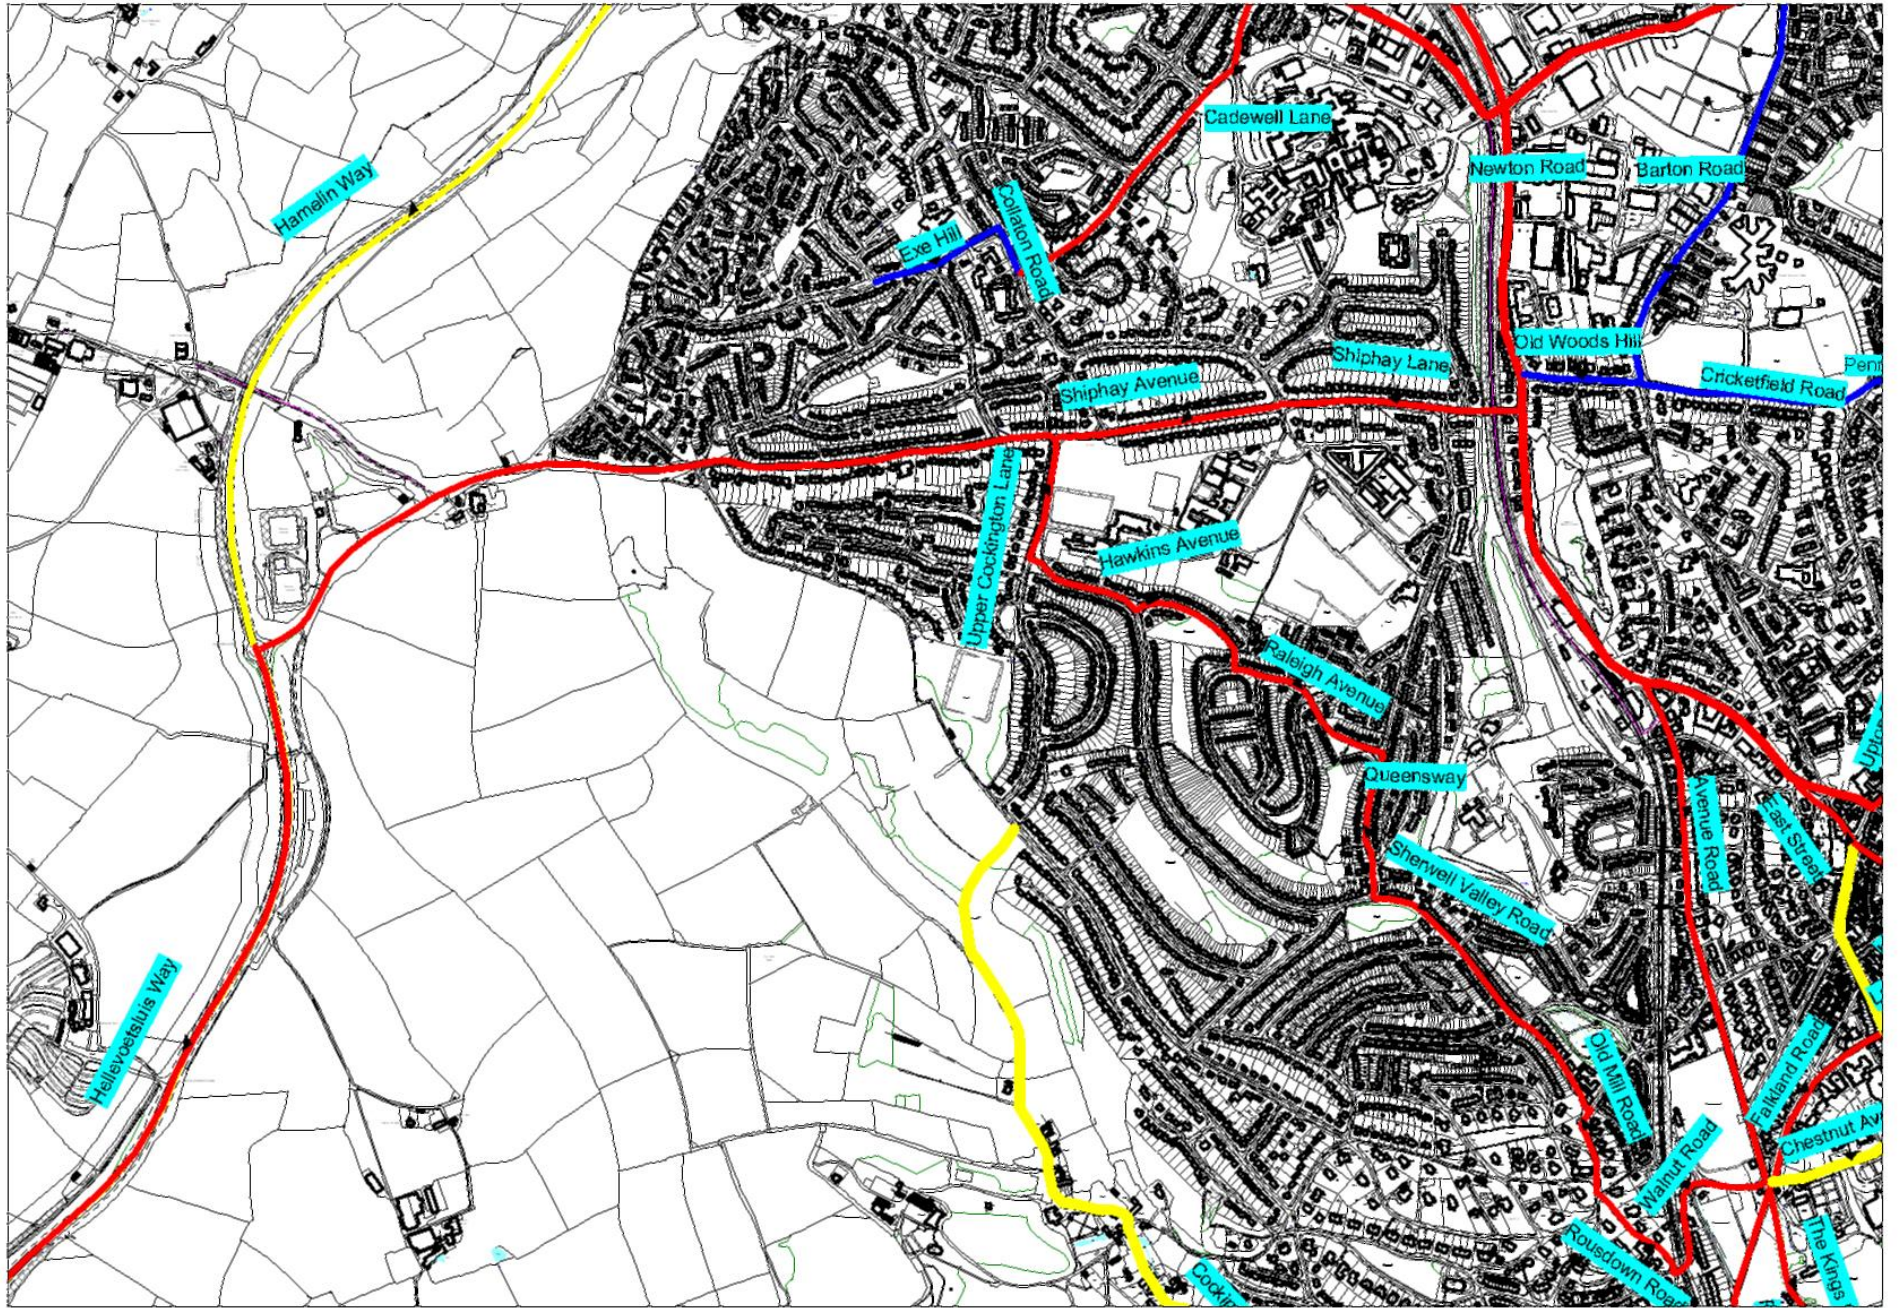

**TRAFFIC SENSITIVE
STREETS
2013**

Colour Key for Plans	
Red	Traffic Sensitive all year
Blue	Traffic Sensitive at peak hours
Yellow	Traffic Sensitive summer only

Road Name	Town	Section	Period	Days	Times	Bank Hol
Abbey Road	Torquay	Fleet Street - Tor Hill Road	All Year	Mon - Sat	07.00 - 18.00	Yes
Avenue Road	Torquay	Newton Road to Falkland Road Babbacombe Road to Babbacombe Road	All Year	Mon - Sat	08.00 - 19.00	Yes
Babbacombe Downs Road	Torquay	Road	July & Aug	Mon - Sun	09.00 - 18.00	Yes
Babbacombe Road	Torquay	Fore Street to Torwood Street	All Year	Mon - Sat	07.00 - 18.00	Yes
Barchington Avenue	Torquay	Swedwell Road to Barton Hill Road	All Year	Mon - Fri	08.00 - 18.00	No
Barton Hill Road	Torquay	Barchington Avenue - Hele Road Great Hill Road to Barchington Avenue	All Year	Mon - Fri	08.00 - 18.00	No
Barton Hill Road	Torquay	Avenue	All Year	Mon - Fri	07.00 - 09.00 & 16.00 - 18.00	No
Barton Road	Torquay	Hele Road to Old woods Hill Barton Hill Road - Browns Bridge Road	All Year	Mon - Fri	08.00 - 09.00 & 15.00 - 16.00	No
Beechfield Avenue	Torquay	Road	All Year	Mon - Sat	08.00 - 18.00	No
Belgrave Road	Torquay	East Street to Torbay Road	July & August	Mon - Sun	09.00 - 18.00	Yes
Browns Bridge Road	Torquay	Beechfield Road - Riviera Way	All Year	Mon - sat	08.00 - 18.00	No
Cadewell Lane	Torquay	Newton Road to Shiphay Lane	All Year	Mon - Sat	07.00 - 18.00	No
Cary Parade	Torquay	Torwood Street to Torbay Road	All Year	Mon - Sat	07.00 - 18.00	Yes
Cary Parade	Torquay	Torbay Road to The Strand	All Year	Mon - Sat	07.00 - 18.00	Yes
Castle Circus	Torquay	St Marychurch Road to Tor Hill Road	All Year	Mon - Sun	07.00 - 18.00	Yes
Chatto Road	Torquay	Westhill Road to Lymington Road	All Year	Mon - Fri	08.00 - 18.00	No
Chestnut Avenue	Torquay	Belgrave Road to Falkland Road	July & Aug	Mon - Sun	09.00 - 18.00	Yes
Cockington Lane	Torquay	Torbay Road to Nut Bush Lane	July & Aug	Mon - Sun	09.00 - 18.00	Yes
Collaton Road	Torquay	Cadewell Lane to Exe Hill	All Year	Mon - Fri	08.00 - 09.00 & 15.00 - 16.00	No
Cricketfield Road	Torquay	Penny's Hill to Barton Road	All Year	Mon - Fri	08.00 - 09.00 & 15.00 - 16.00	No
East Street	Torquay	Laburnum Row - Newton Road	All Year	Mon - Sat	09.00 - 18.00	Yes
Ellacombe Church Road	Torquay	Victoria Road to Hoxton Road	All Year	Mon - Fri	08.00 - 18.00	No